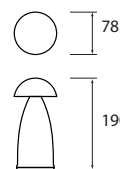

Black

Copper

White

Antique Bronze

Dimensions

190mm x 78mm
(7½") x (3")

Weight

PRO - 0.55 kg / 1.2 lb
ECO - 0.44 kg / 1.0 lb