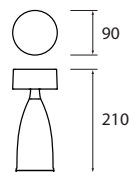

CE, CSA, C-Tick, FCC, RoHS Compliant

Stainless Steel

Brass

Black

Copper

White

Antique Bronze

Dimensions

210mm x 90mm
(8¼") x (3½")

Weight

PRO - 0.60 kg / 1.4 lb
ECO - 0.47 kg / 1.1 lb

Colour

Stainless Steel Antique Bronze
Brass Black
Copper White

Surface Finish

Polished

IP Rating